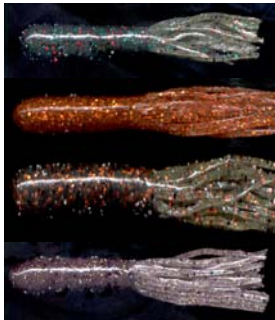

Premium Laminates

Wayne Carpenter Designs

4" & 5" St. Clair Goby

4" & 5" Firetiger

4" & 5" Great Lakes Craw

Reaper Products Designs

4" Emerald Shiner

4" & 5" G. Pum chart/pur

Other Colors

4" Drk. Melon red/green

4" Goldfish

4" Dark Melon dblOr

4" & 5" Canadian Mist

4" Canadian Mist Grub

4" Gm. Pum. Chartreuse/purple

4" Canadian Mist X-worm